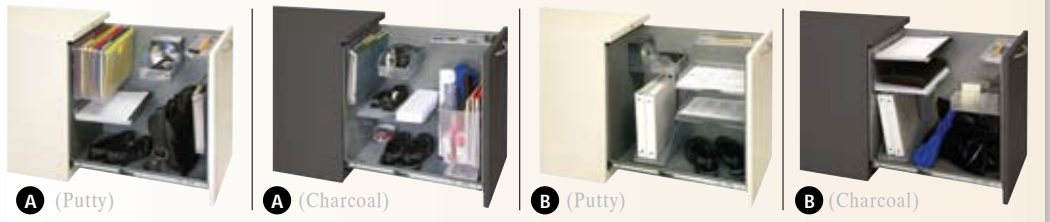

**Rethink
The Pedestal!**

Side-Access Pedestals *Storage For Files and So Much More.*

- Side-access pedestal provides simple and personalized storage of multiple items - from paper clips and CDs, to binders and files - and nearly everything in between.
- Your choice of two configurations
- Each model comes with the accessories shown, adjustable in 3" increments throughout case interior.
- Equipped with HON "One Key" interchangeable core removable locks
- Casters standard
- Ball bearing suspension
- Units meet or exceed ANSI/BIFMA standards and are covered by The HON® Limited Lifetime Warranty.

Your Choice of Two Configurations - Side-Access Pedestals...

(A-F) Finishes Available:

Q - Light Gray

L - Putty

S - Charcoal

(A) S28821LAL (Left) S28821RAL (Right)

Side-Access Pedestal
• Includes: File Tub, CD/DVD Holder, Pencil Tray, Piling Tray, Folder Bin
15"W x 22 1/8"D x 28"H
List: \$577.00

(B) S28822LAL (Left) S28822RAL (Right)

Side-Access Pedestal
• Includes: Binder Storage, CD/DVD Holder, Pencil Tray, 2 Piling Trays
15"W x 22 1/8"D x 28"H
List: \$577.00

Flagship® - Mobile Pedestals

- Double wall drawer construction; Steel ball-bearing drawer suspension.
- File drawers with full extension and box drawers with 90% extension.
- Top box drawer has pencil tray; all box drawers have a drawer divider.
- HON "One Key" interchangeable core removable lock.
- Mobile pedestals meet or exceed ANSI/BIFMA standards.
- The HON® Limited Lifetime Warranty.