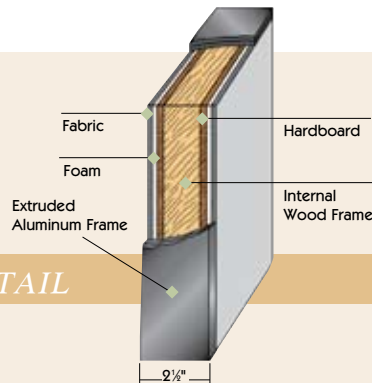

OFFICESOURCE™ PANEL SYSTEMS

PANEL SYSTEMS DETAIL

For Complete Listing of all PL Components See Page 45.

UPHOLSTERED PANELS

MODEL #	DIMENSION	LIST PRICE
SP4224	24"W x 42"H	$209.00
SP4230	30"W x 42"H	$229.00
SP4236	36"W x 42"H	$259.00
SP6624	24"W x 66"H	$259.00
SP6630	30"W x 66"H	$289.00
SP6636	36"W x 66"H	$319.00
SP6648	48"W x 66"H	$369.00
SP6660	60"W x 66"H	$419.00
SP6672	72"W x 66"H	$529.00

OPAQUE VIEW-THROUGH PANELS

MODEL #	DIMENSION	LIST PRICE
SPG6624	24"W x 66"H	$289.00
SPG6630	30"W x 66"H	$329.00
SPG6636	36"W x 66"H	$369.00

ACCESSORIES

MODEL #	DESCRIPTION	LIST PRICE
SP242	2 Way Corner connector 42"	$49.00
SP266	2 Way Corner connector 66"	$69.00
SP342	3 Way T connector 42"	$59.00
SP366	3 Way T connector 66"	$89.00
SP442	4 Way + connector 42"	$59.00
SP466	4 Way + connector 66"	$89.00
SPPG24	24" Filler For 42" to 66"	$19.00
SPCAP24	End Cap 24"	$17.00
SPCAP42	End Cap 42"	$19.00
SPCAP66	End Cap 66"	$27.00
SPBASE1	Support Foot	$37.00
SPWM42	Wall Mount Kit 42"	$49.00
SPWM66	Wall Mount Kit 66"	$69.00
SPSH36	36"W Laminate Shelf (Charcoal)	$99.00
SPSB2	Pair of Shelf Brackets	$49.00
SPTB	Top Bracket for Stabilizing Straight run of Panels	$5.00