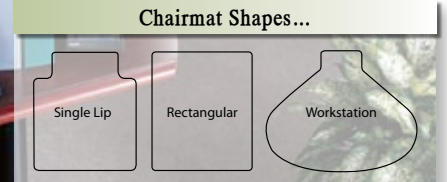

Economy

(For low pile carpeting. Straight Edge)

E3648NC	36" x 48" Standard Lip.....	$49.95
E4553AC	45" x 53" With Lip.....	$59.95
E4860AC	46" x 60" With Lip.....	$84.95

Standard

(For low pile carpeting to commercial grade carpet. Beveled Edge)

ST3648NBVC	36" x 48" Standard Lip.....	$72.95
ST4553RBVC	45" x 53" Rectangular.....	$104.95
ST4553ABVC	45" x 53" With Lip.....	$84.95
ST4860RBVC	46" x 60" Rectangular.....	$128.95
ST4872RBVC	48" x 72" Rectangular.....	$177.95
ST4896RBVC	48" x 96" Rectangular.....	$213.95
ST6060RBVC	60" x 60" Rectangular.....	$177.95
ST6072RBVC	60" x 72" Rectangular.....	$194.95
ST6096RBVC	60" x 96" Rectangular.....	$267.95

Premium

(For carpeting 5/8" or greater including padding. Beveled Edge)

D4553ABVC	45" x 53" With Lip.....	$145.95
D4860RBVC	46" x 60" Rectangular.....	$177.95

Corner Workstation Chairmats

Corner Workstation Chairmat maximizes floor protection and chair space in 90 degree furniture configurations. Three sizes to choose from.

- For use with medium and low-pile carpet thicknesses
- Beveled Edge Design helps avoid accidents by providing a smooth transition to carpet surface
- Blunt end studs for ease in and off chair movement
- High clarity polymer formulation allows carpet surfaces to shine through
- Lightly textured surface is resistant to marks or scuffs and ensures smooth rolling for chair casters
- Lifetime Guarantee - will not crack, break or shatter under normal use