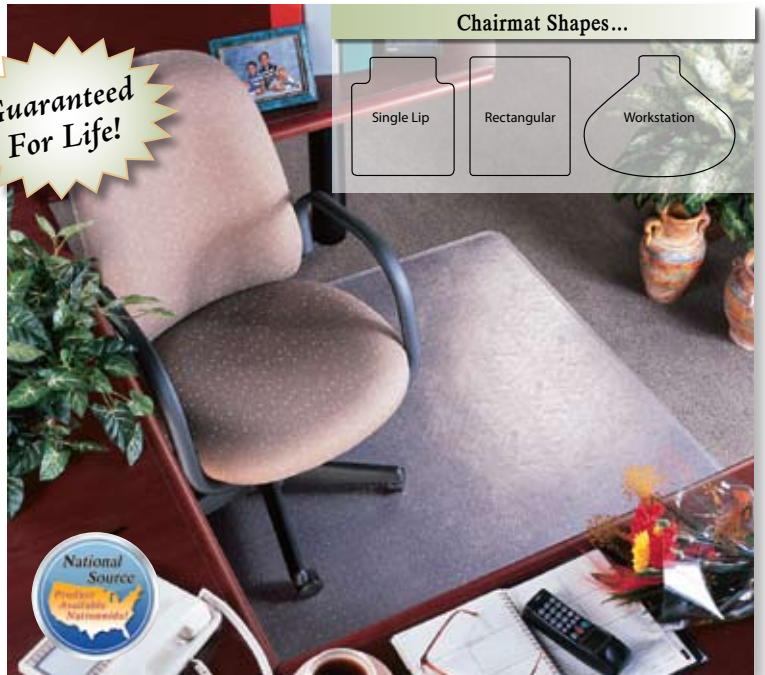

Economy

(For low pile carpeting. Straight Edge)

E3648NC	36" x 48" Standard Lip.....	\$49.95
E4553AC	45" x 53" With Lip.....	\$59.95
E4860AC	46" x 60" With Lip.....	\$84.95

Standard

(For low pile carpeting to commercial grade carpet. Beveled Edge)

Premium

(For carpeting 5/8" or greater including padding. Beveled Edge)

D4553ABVC	45" x 53" With Lip.....	\$145.95
D4860RBVC	46" x 60" Rectangular.....	\$177.95

Corner Workstation Chairmats

Corner Workstation Chairmat maximizes floor protection and chair space in 90 degree furniture configurations. Three sizes to choose from.

- For use with medium and low-pile carpet thicknesses
- Beveled Edge Design helps avoid accidents by providing a smooth transition to carpet surface
- Blunt end studs for ease in and off chair movement
- High clarity polymer formulation allows carpet surfaces to shine through
- Lightly textured surface is resistant to marks or scuffs and ensures smooth rolling for chair casters
- Lifetime Guarantee - will not crack, break or shatter under normal use